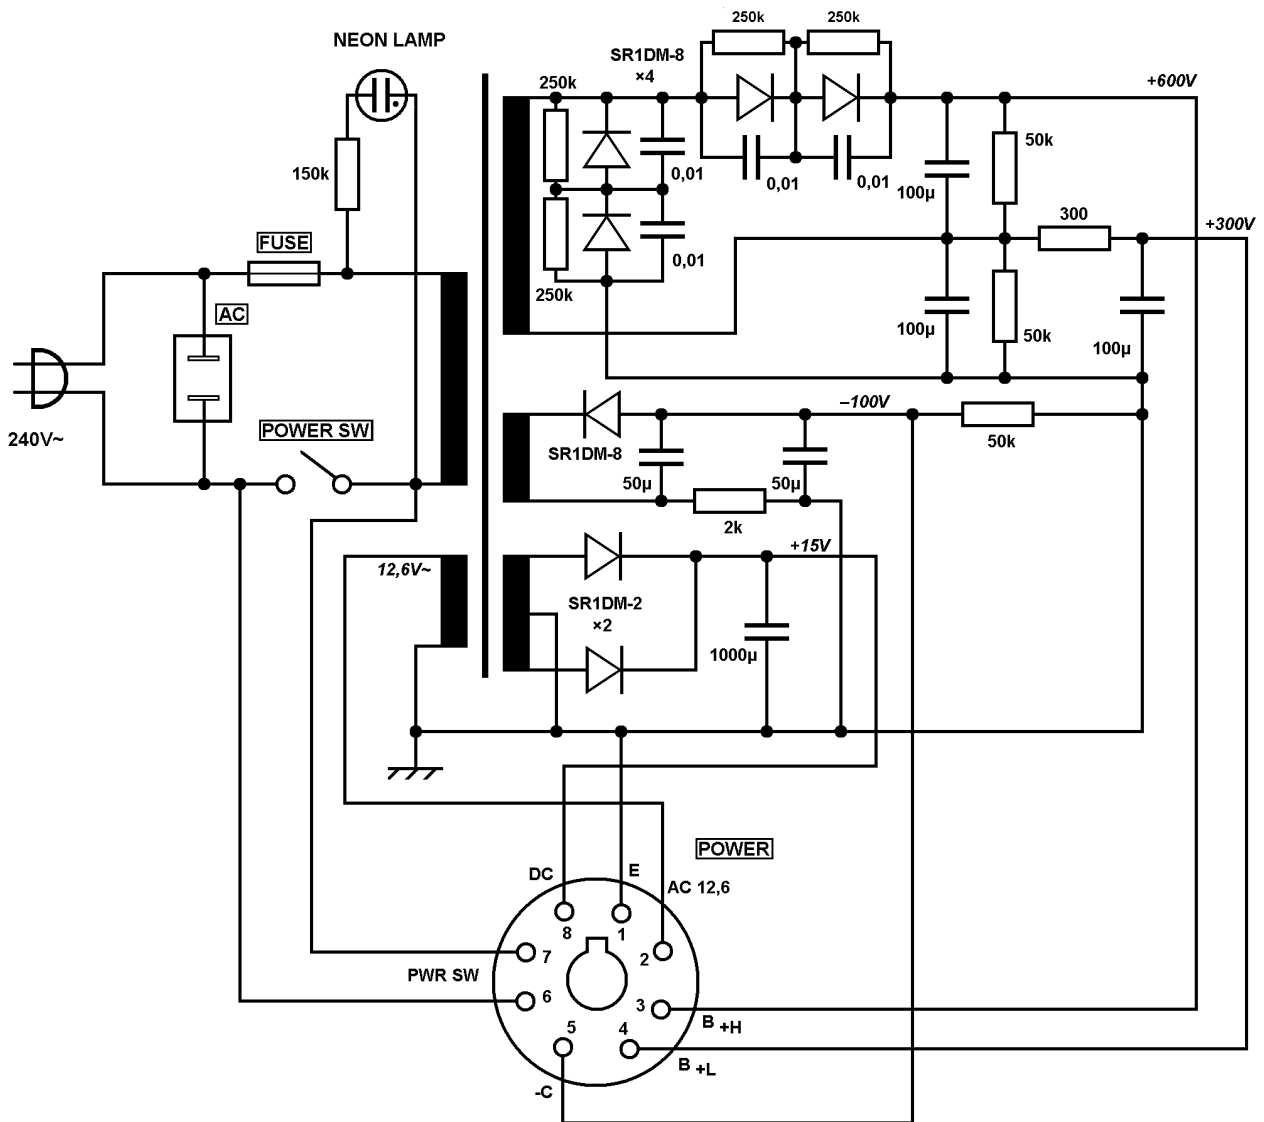

IC - 700PS

POWER SUPPLY FOR IC-700T

SPEAKER